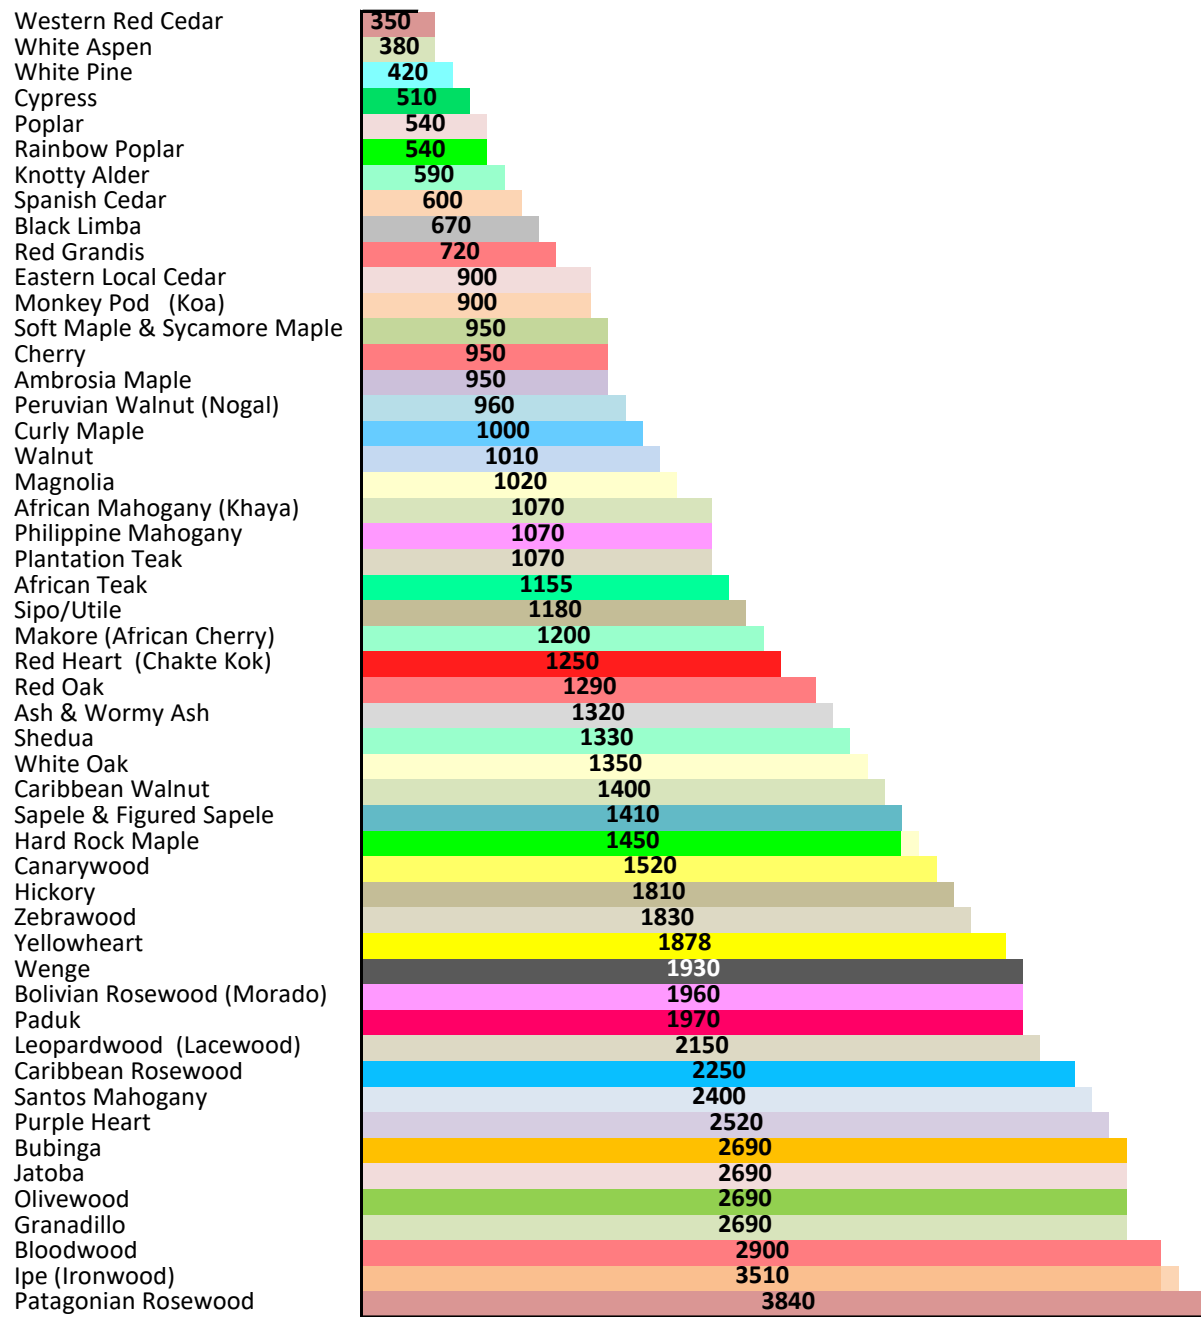

PLEASE CALL FOR PRICING ON THE FOLLOWING LUMBER/LUMBER PRODUCTS: YELLOW PINE, CLEAR WHITE PINE, SPRUCE, ROUGH LOCAL CEDAR, WESTERN RED CEDAR, TREATED LUMBER, AND VARIOUS PLYWOODS

Be sure to check us out on Facebook & Instagram @KluttzLumber! Feel free to tag us when you post your projects, we love to see them. Thank you for supporting local family-owned businesses like ours. It means the world to us!

Current hardwoods pricing can be found at www.KluttzLumber.com/lumber-hardwoods