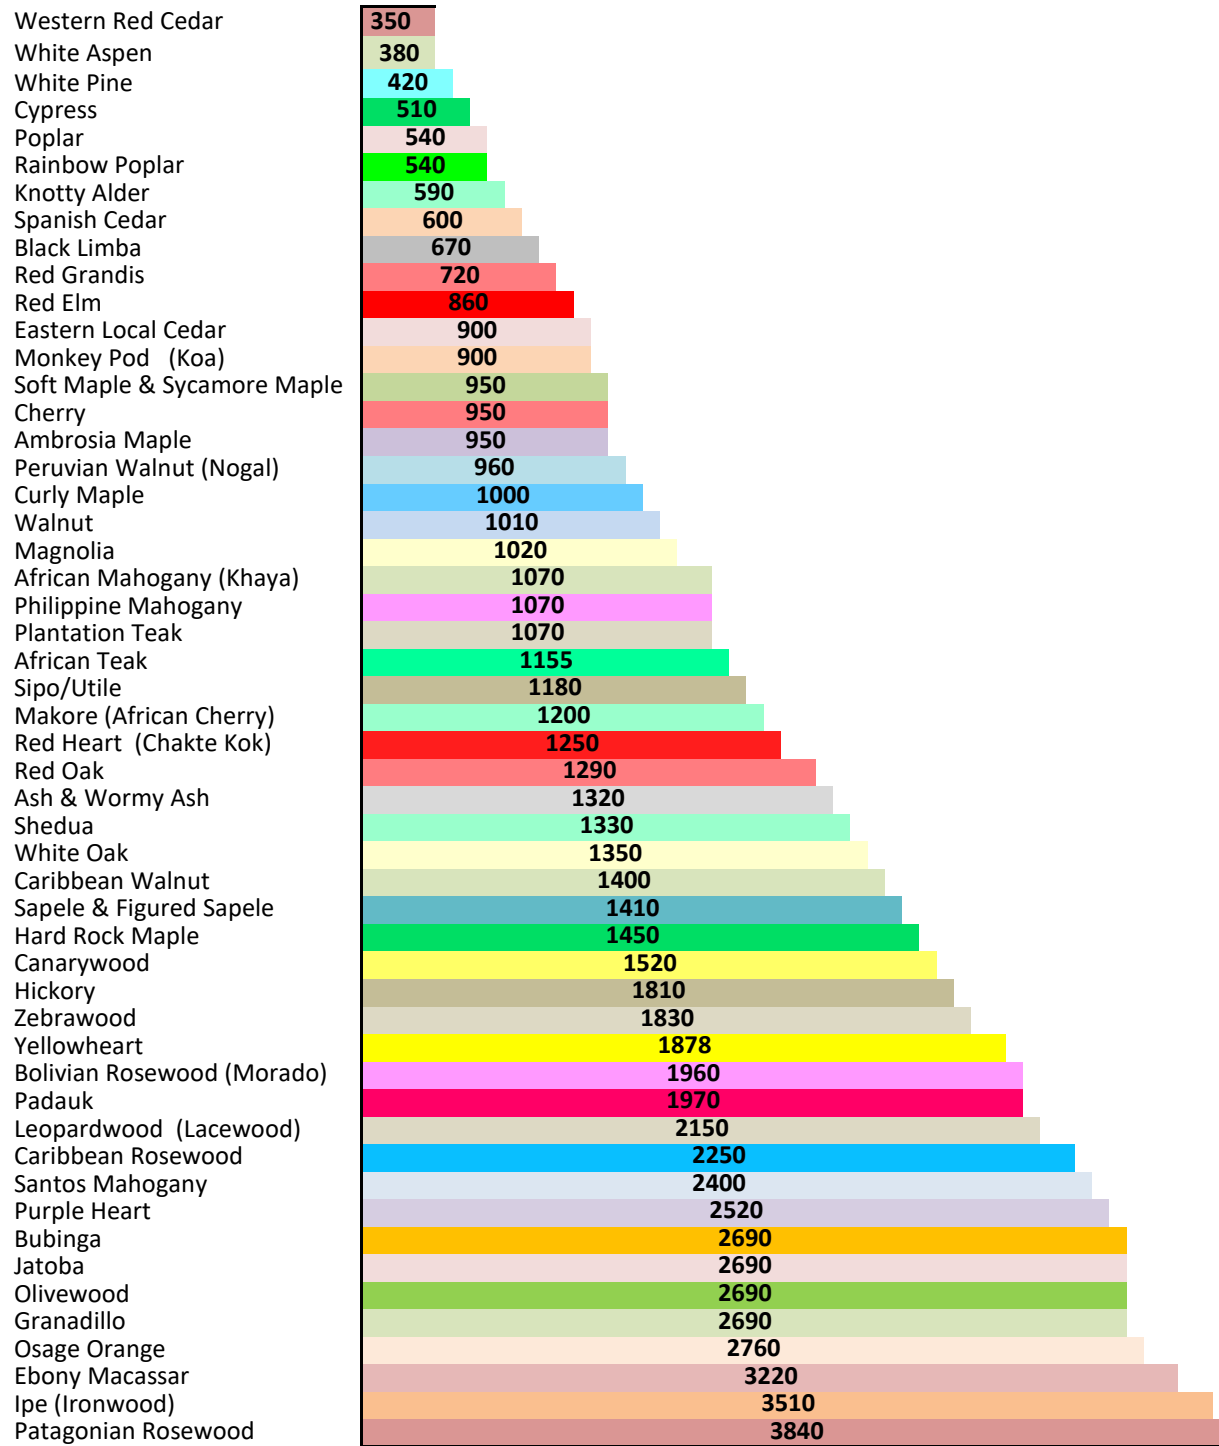

**PLEASE CALL FOR PRICING ON THE FOLLOWING
LUMBER/LUMBER PRODUCTS: YELLOW PINE, CLEAR WHITE
PINE, SPRUCE, ROUGH LOCAL CEDAR, WESTERN RED CEDAR,
TREATED LUMBER, AND VARIOUS PLYWOODS**

**Be sure to check us out on Facebook & Instagram
@KluttzLumber! Feel free to tag us when you post your
projects, we love to see them. Thank you for supporting local
family-owned businesses like ours. It means the world to us!**

**Current hardwoods pricing can be found at
www.KluttzLumber.com/lumber-hardwoods**