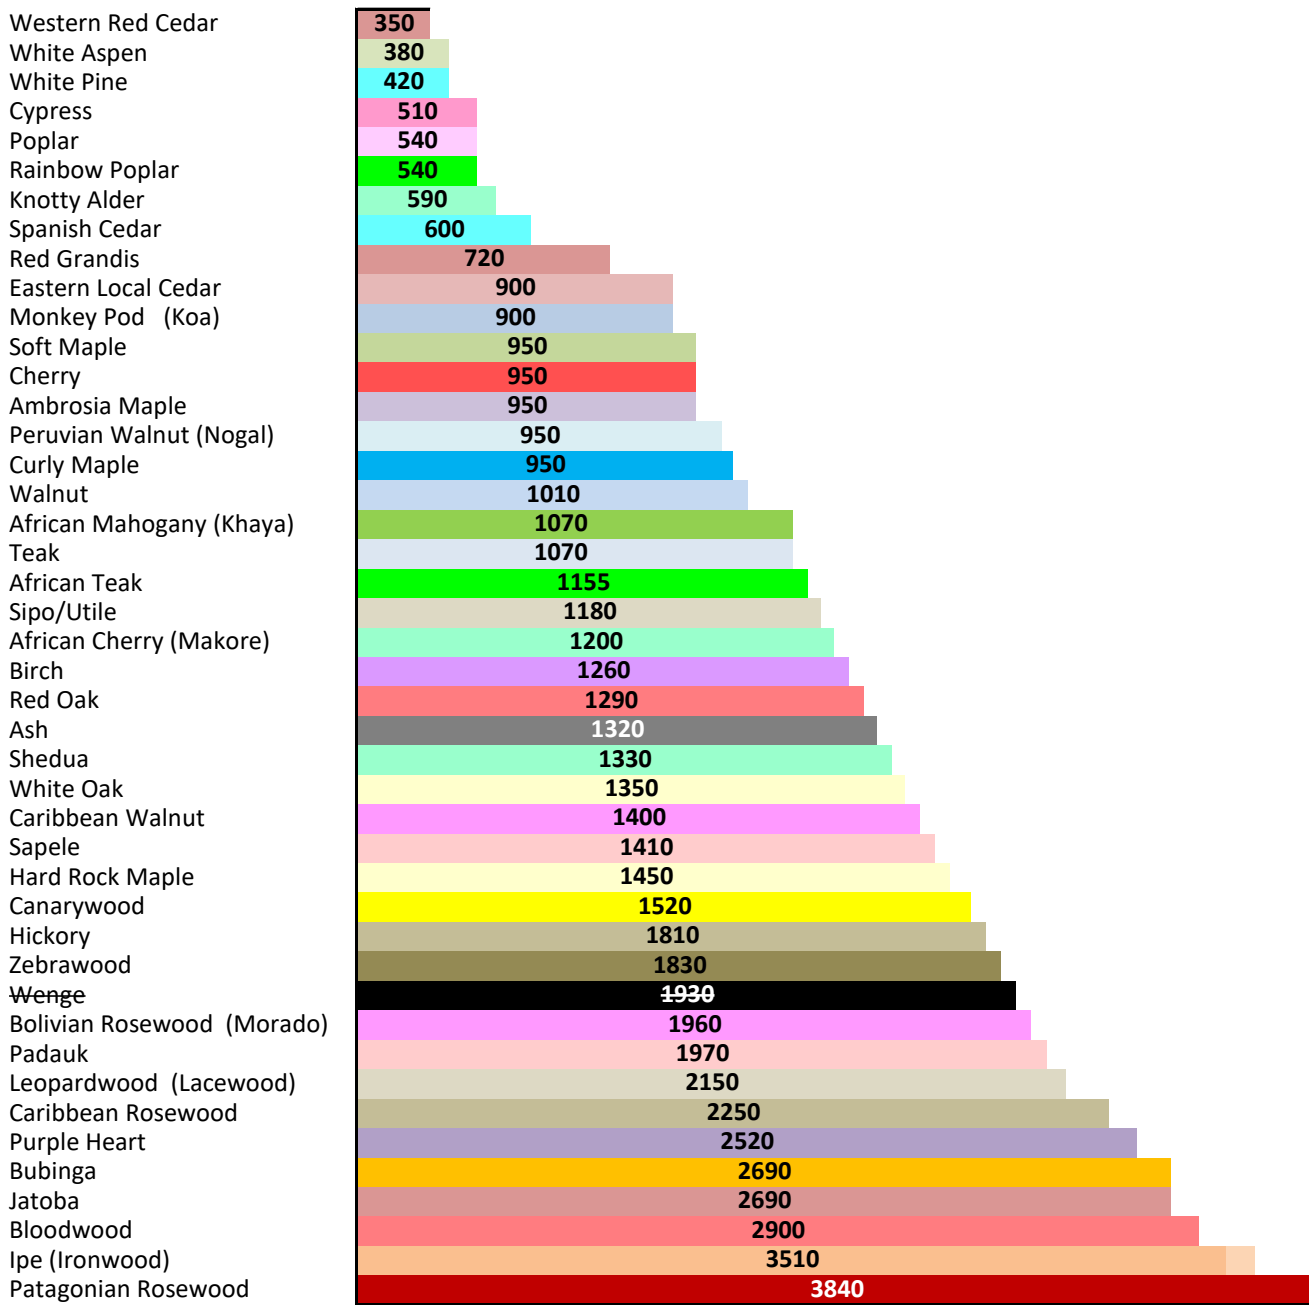

Be sure to check us out on Facebook & Instagram @KluttzLumber! Feel free to tag us when you post your projects, we love to see them. Thank you for supporting local family-owned businesses like ours. It means the world to us!

Current hardwoods pricing can be found at www.KluttzLumber.com/lumber-hardwoods