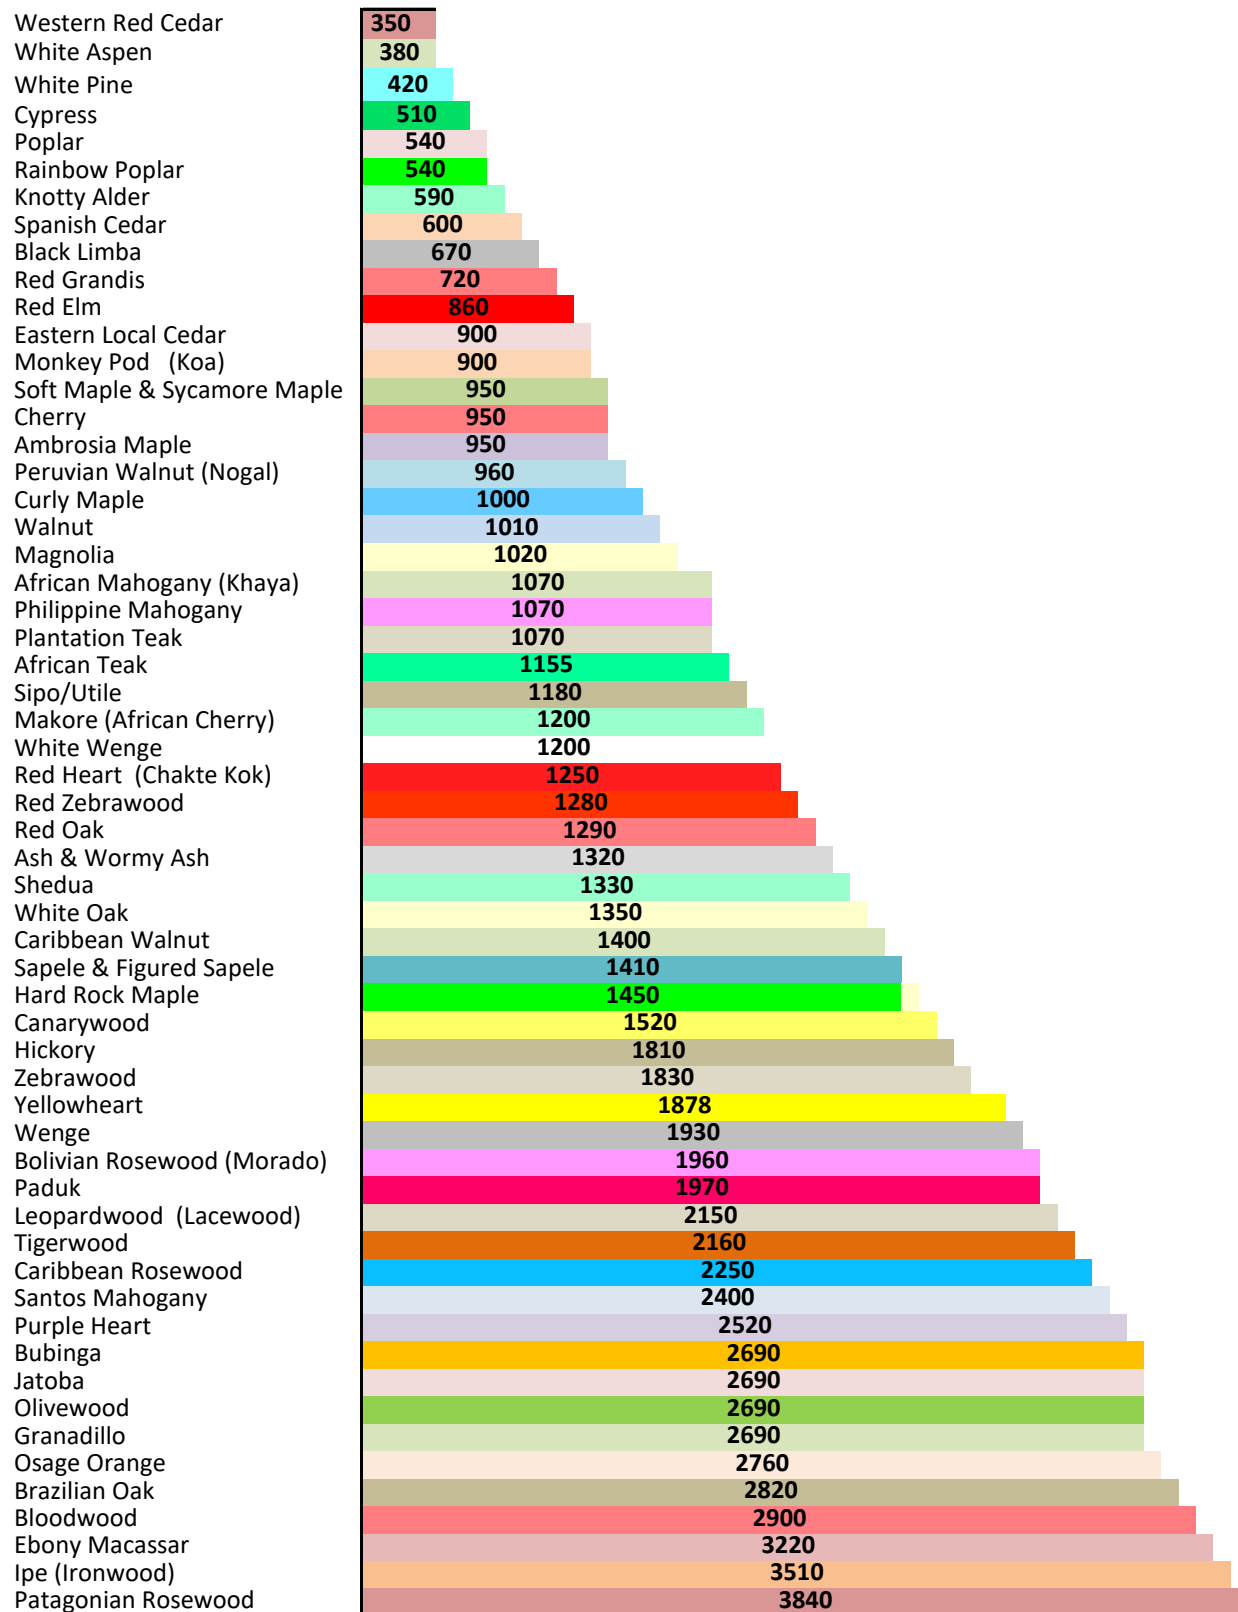

SAT 8:00 - 2:00

PLEASE CALL FOR PRICING ON THE FOLLOWING LUMBER/LUMBER PRODUCTS: YELLOW PINE, CLEAR WHITE PINE, SPRUCE, ROUGH LOCAL CEDAR, WESTERN RED CEDAR, TREATED LUMBER, AND VARIOUS PLYWOODS

Be sure to check us out on Facebook & Instagram @KluttzLumber! Feel free to tag us when you post your projects, we love to see them! Thank you for supporting local family-owned businesses like ours. It means the world to us!

Current hardwoods pricing can be found at www.KluttzLumber.com/lumber-hardwoods