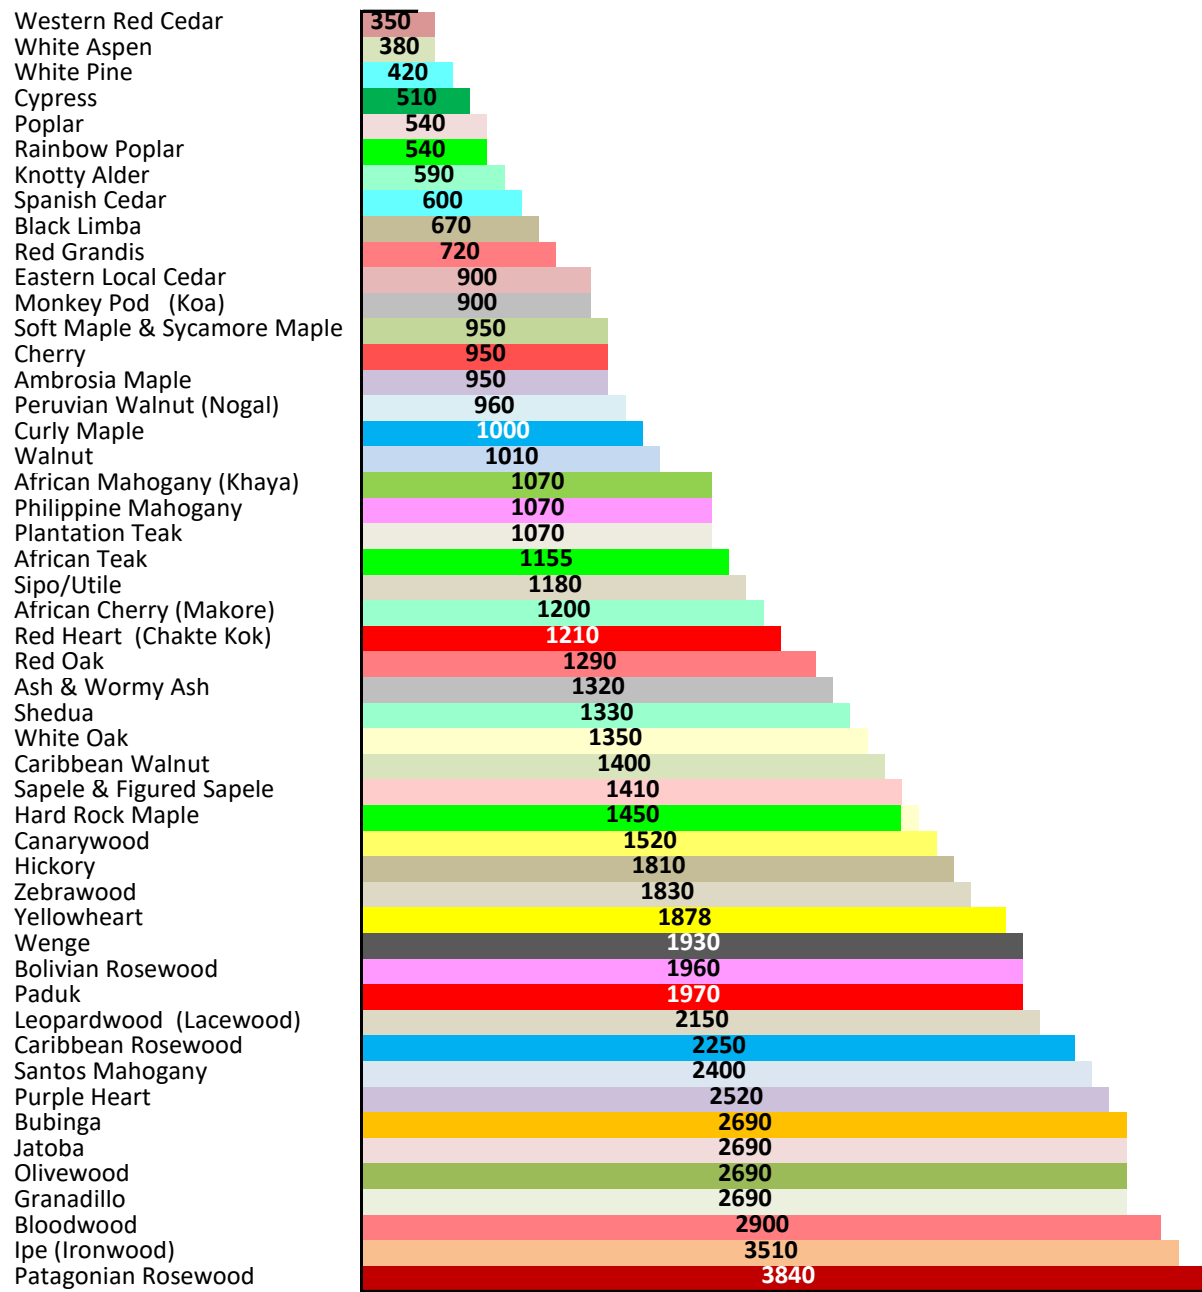

**PLEASE CALL FOR PRICING ON THE FOLLOWING
LUMBER/LUMBER PRODUCTS: YELLOW PINE, CLEAR
WHITE PINE, SPRUCE, ROUGH LOCAL CEDAR, WESTERN
RED CEDAR, TREATED LUMBER, AND VARIOUS
PLYWOODS**

**Be sure to check us out on Facebook & Instagram
@KluttzLumber! Feel free to tag us when you post your
projects, we love to see them. Thank you for supporting
local family-owned businesses like ours. It means the
world to us!**

**Current hardwoods pricing can be found at
www.KluttzLumber.com/lumber-hardwoods**