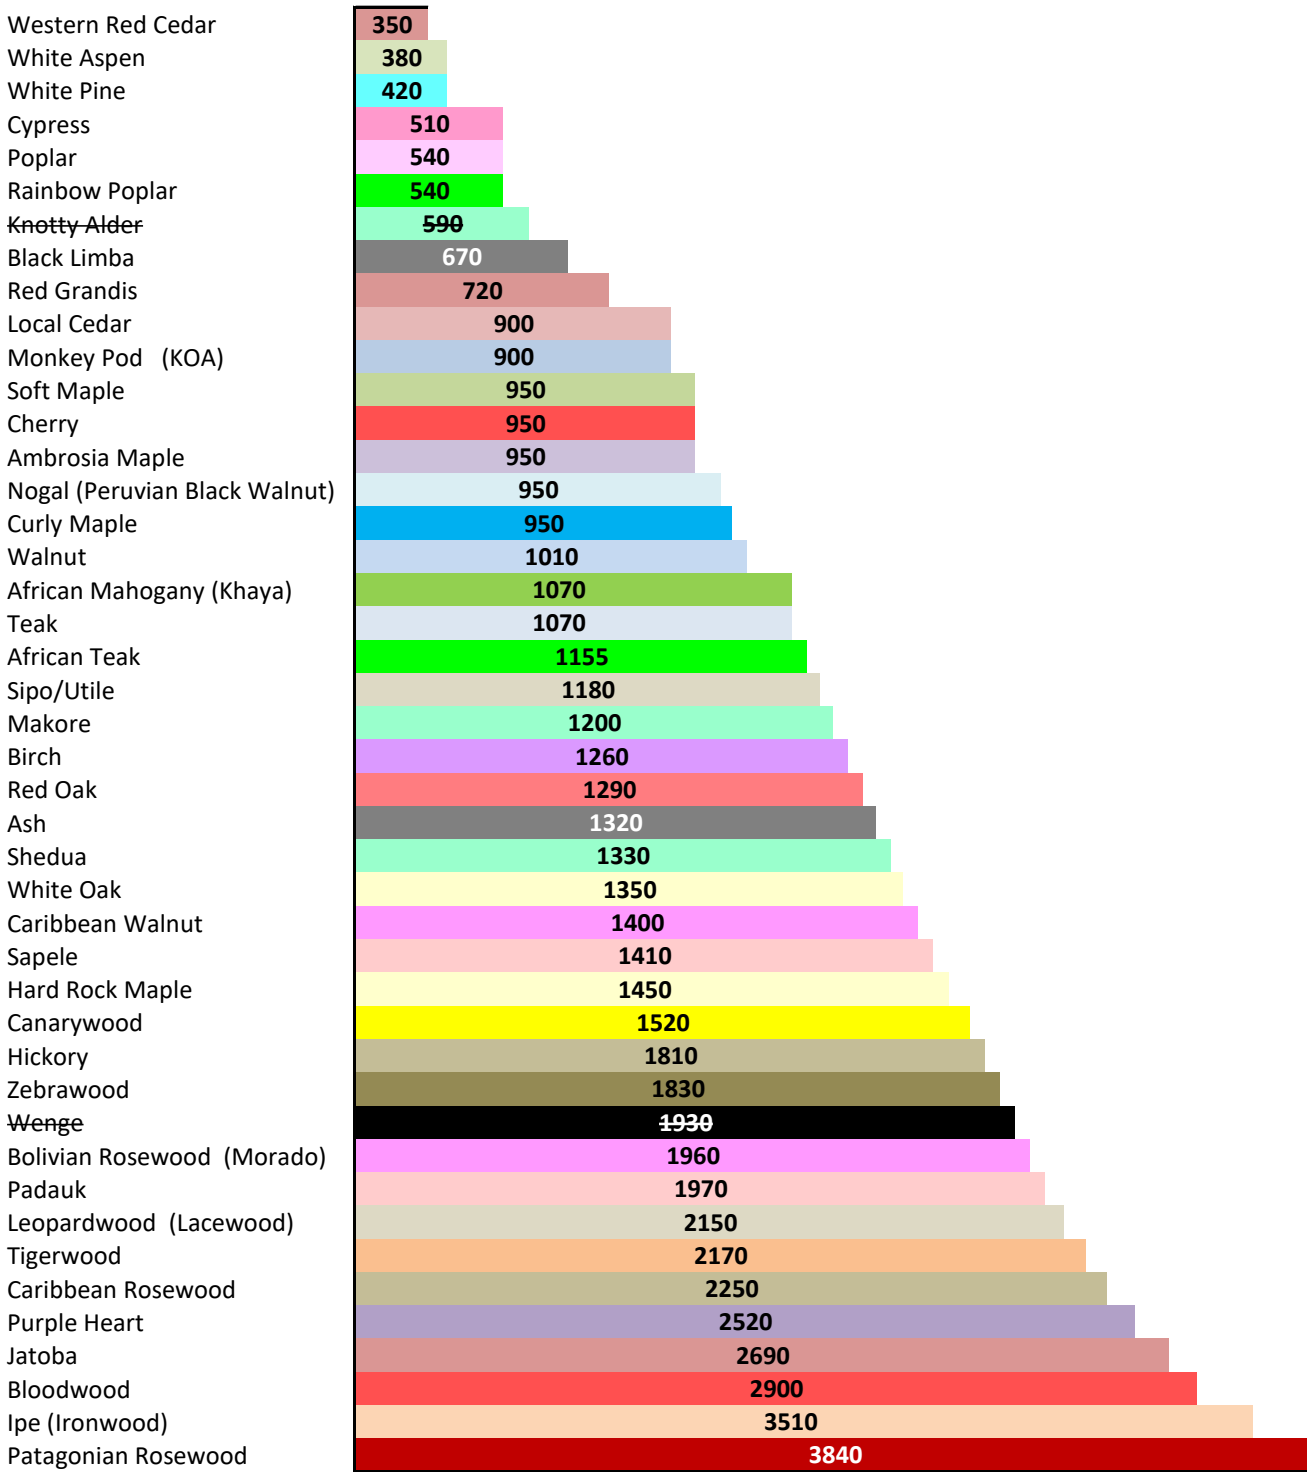

1000

2000

3000