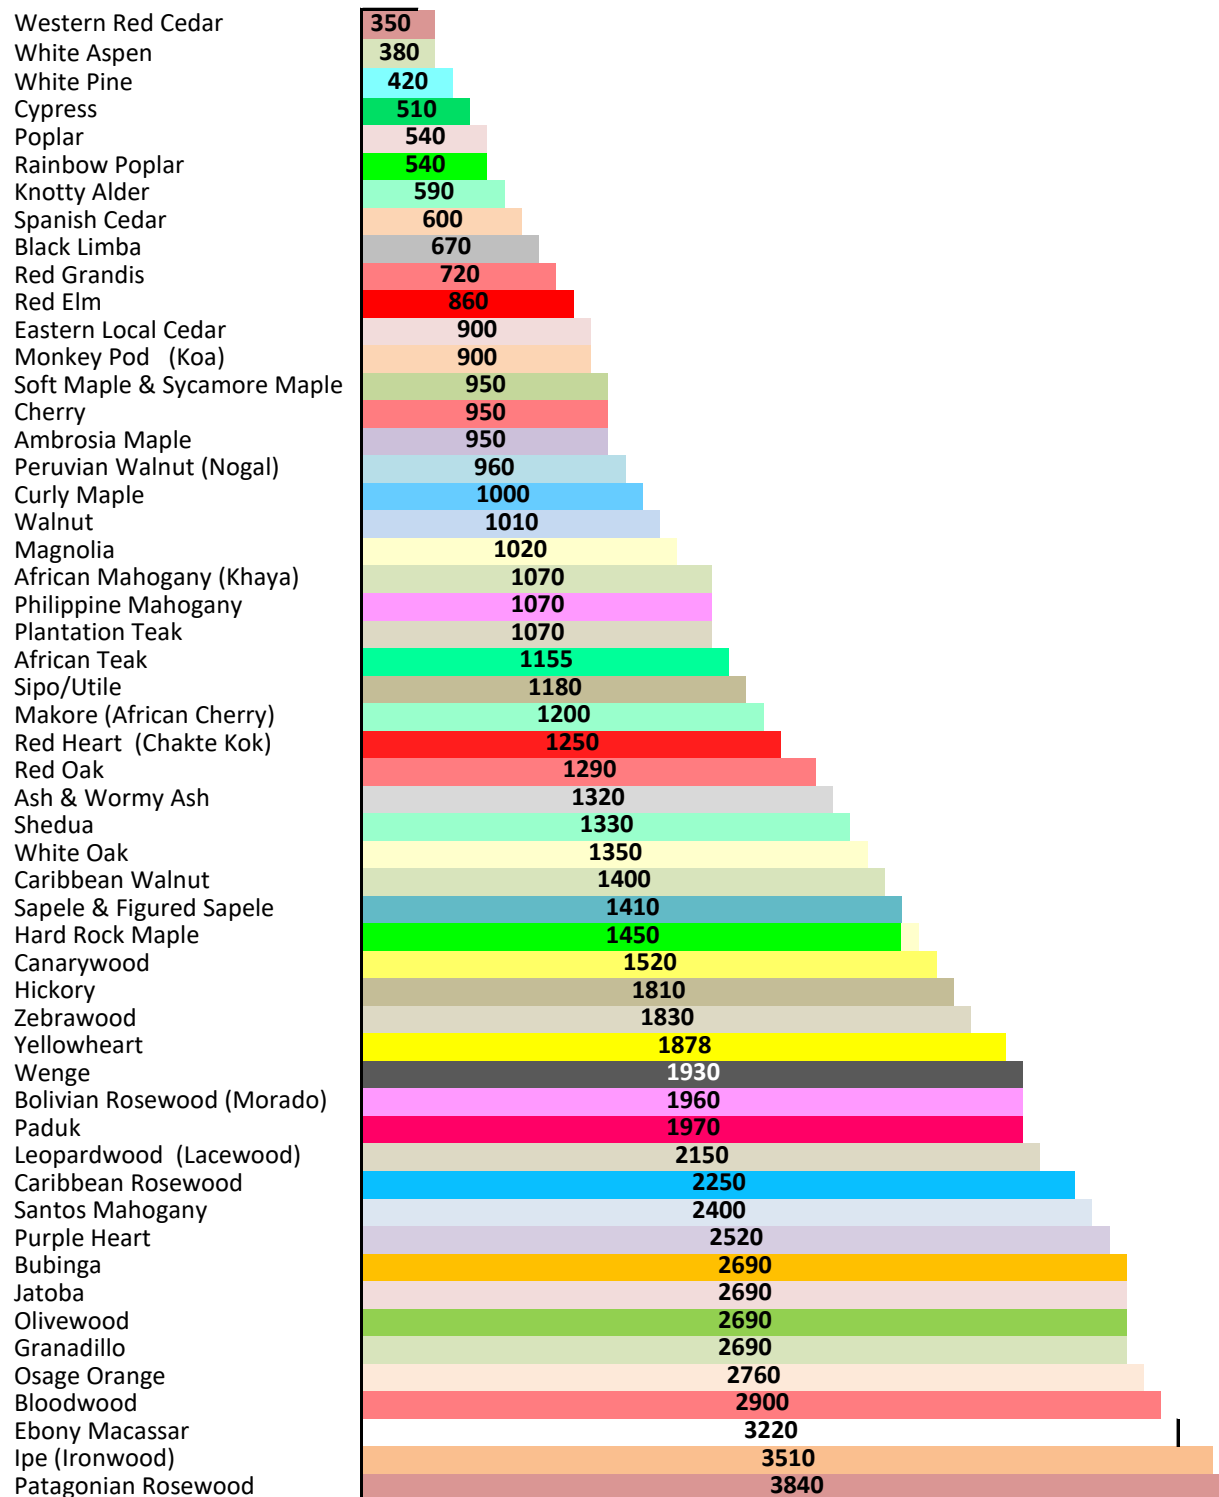

**PLEASE CALL FOR PRICING ON THE FOLLOWING
LUMBER/LUMBER PRODUCTS: YELLOW PINE, CLEAR
WHITE PINE, SPRUCE, ROUGH LOCAL CEDAR, WESTERN
RED CEDAR, TREATED LUMBER, AND VARIOUS
BI WOODS**

**Be sure to check us out on Facebook & Instagram
@KluttzLumber! Feel free to tag us when you post your
projects, we love to see them. Thank you for supporting local
family-owned businesses like ours. It means the world to us!**

**Current hardwoods pricing can be found at
www.KluttzLumber.com/lumber-hardwoods**