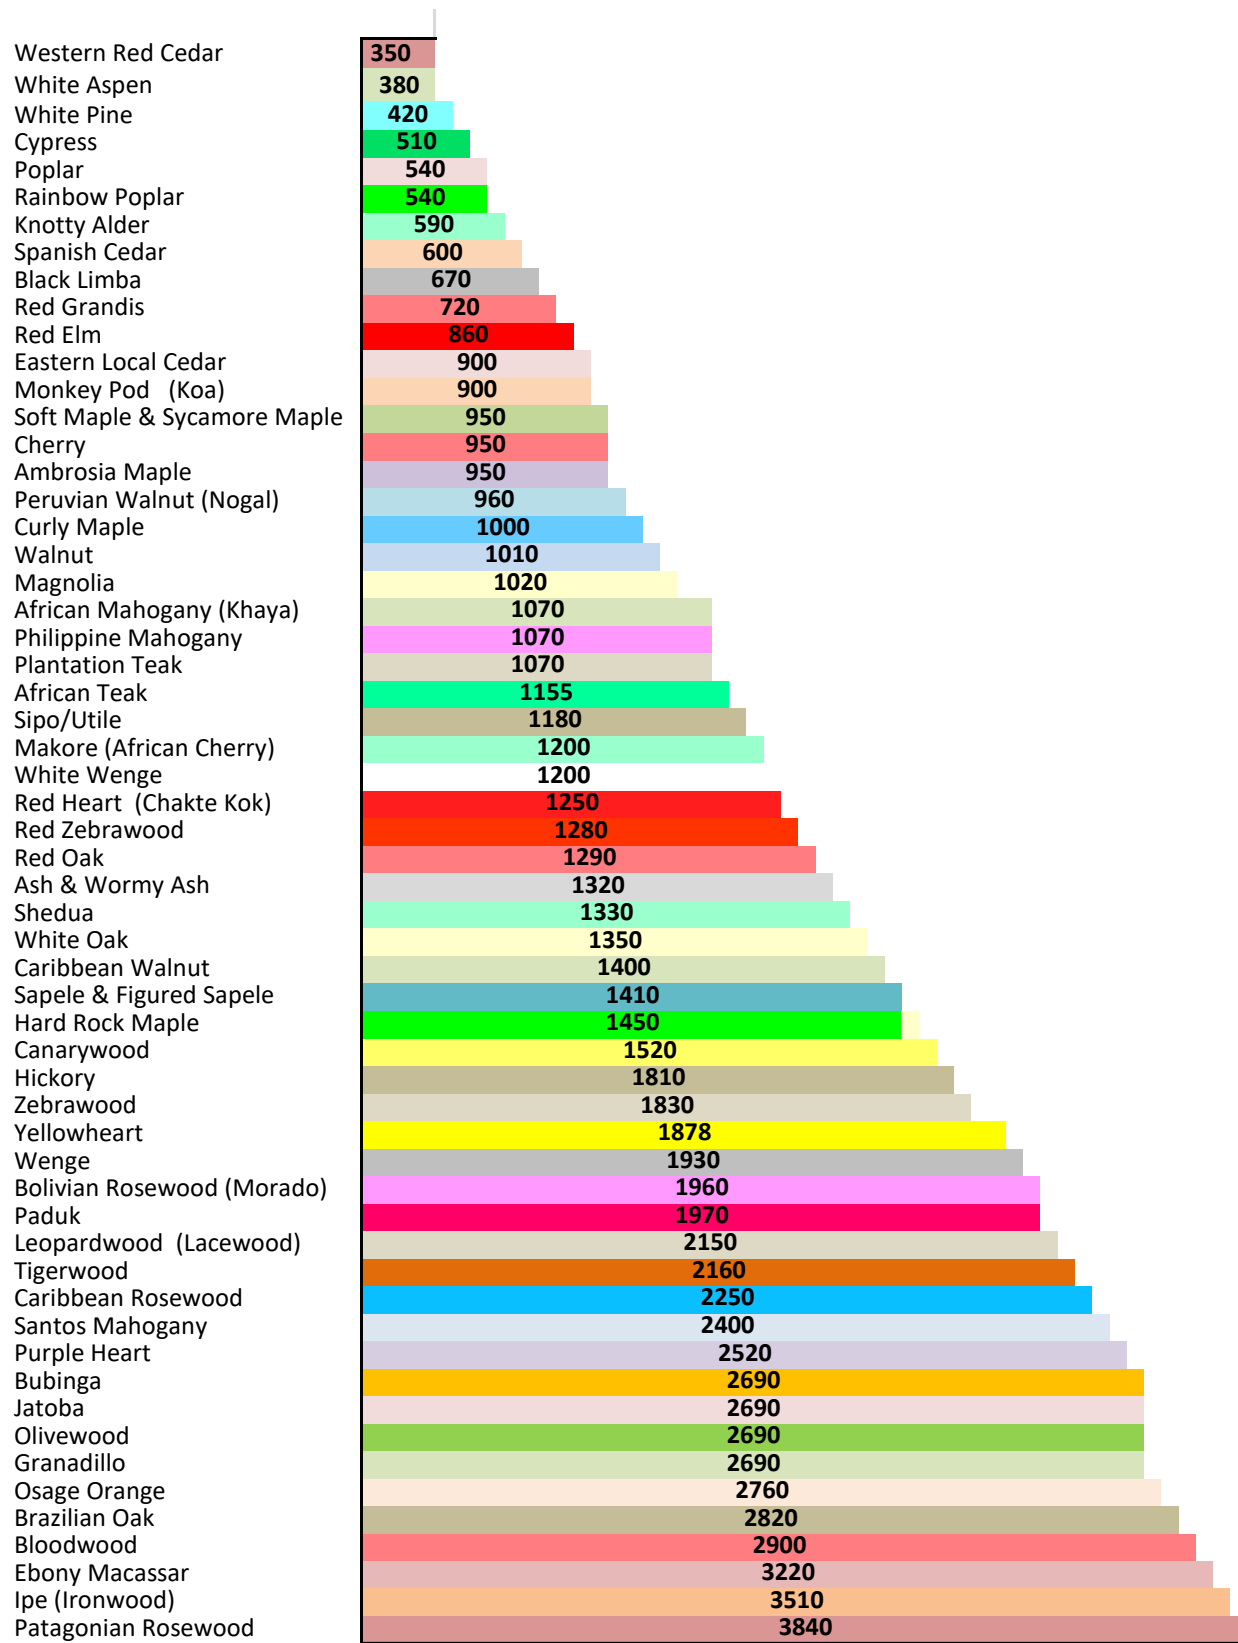

**PLEASE CALL FOR PRICING ON THE FOLLOWING LUMBER/LUMBER PRODUCTS:
YELLOW PINE, CLEAR WHITE PINE, SPRUCE, ROUGH LOCAL CEDAR, WESTERN RED
CEDAR, TREATED LUMBER, AND VARIOUS PLYWOODS**

**Be sure to check us out on Facebook & Instagram @KluttzLumber! Feel free to tag us
when you post your projects, we love to see them! Thank you for supporting local family-
owned businesses like ours. It means the world to us!**

Current hardwoods pricing can be found at www.KluttzLumber.com/lumber-