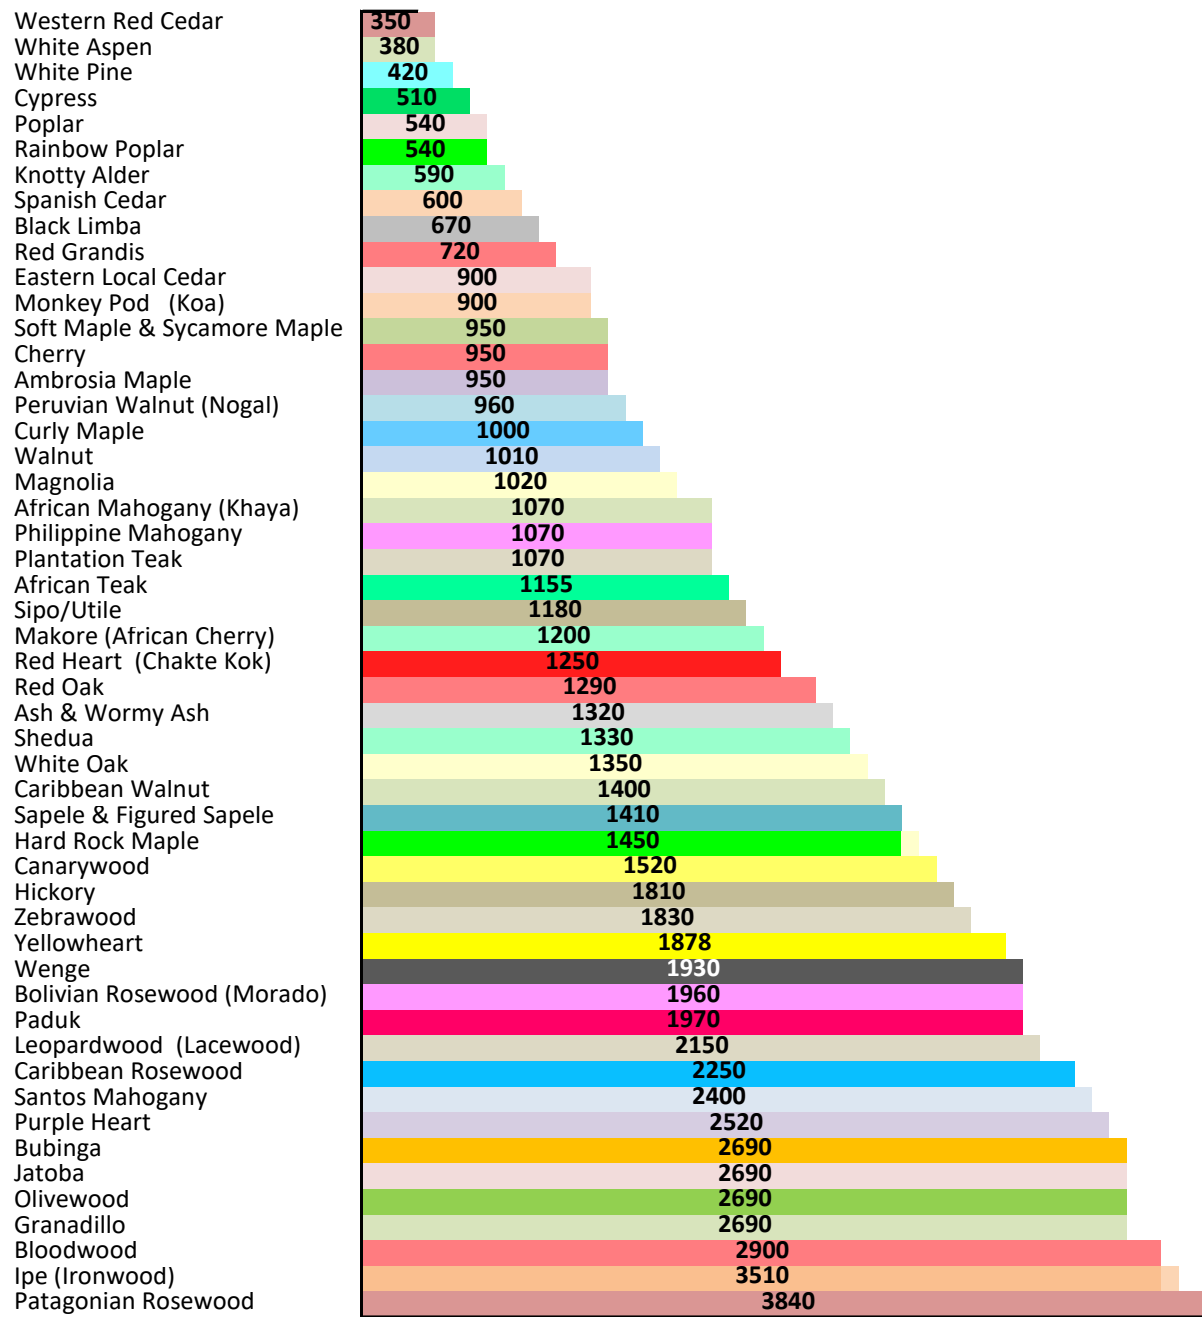

PLEASE CALL FOR PRICING ON THE FOLLOWING LUMBER/LUMBER PRODUCTS: YELLOW PINE, CLEAR WHITE PINE, SPRUCE, ROUGH LOCAL CEDAR, WESTERN RED CEDAR, TREATED LUMBER, AND VARIOUS PLYWOODS

Be sure to check us out on Facebook & Instagram @KluttzLumber! Feel free to tag us when you post your projects, we love to see them. Thank you for supporting local family-owned businesses like ours. It means the world to us!

Current hardwoods pricing can be found at www.KluttzLumber.com/lumber-hardwoods