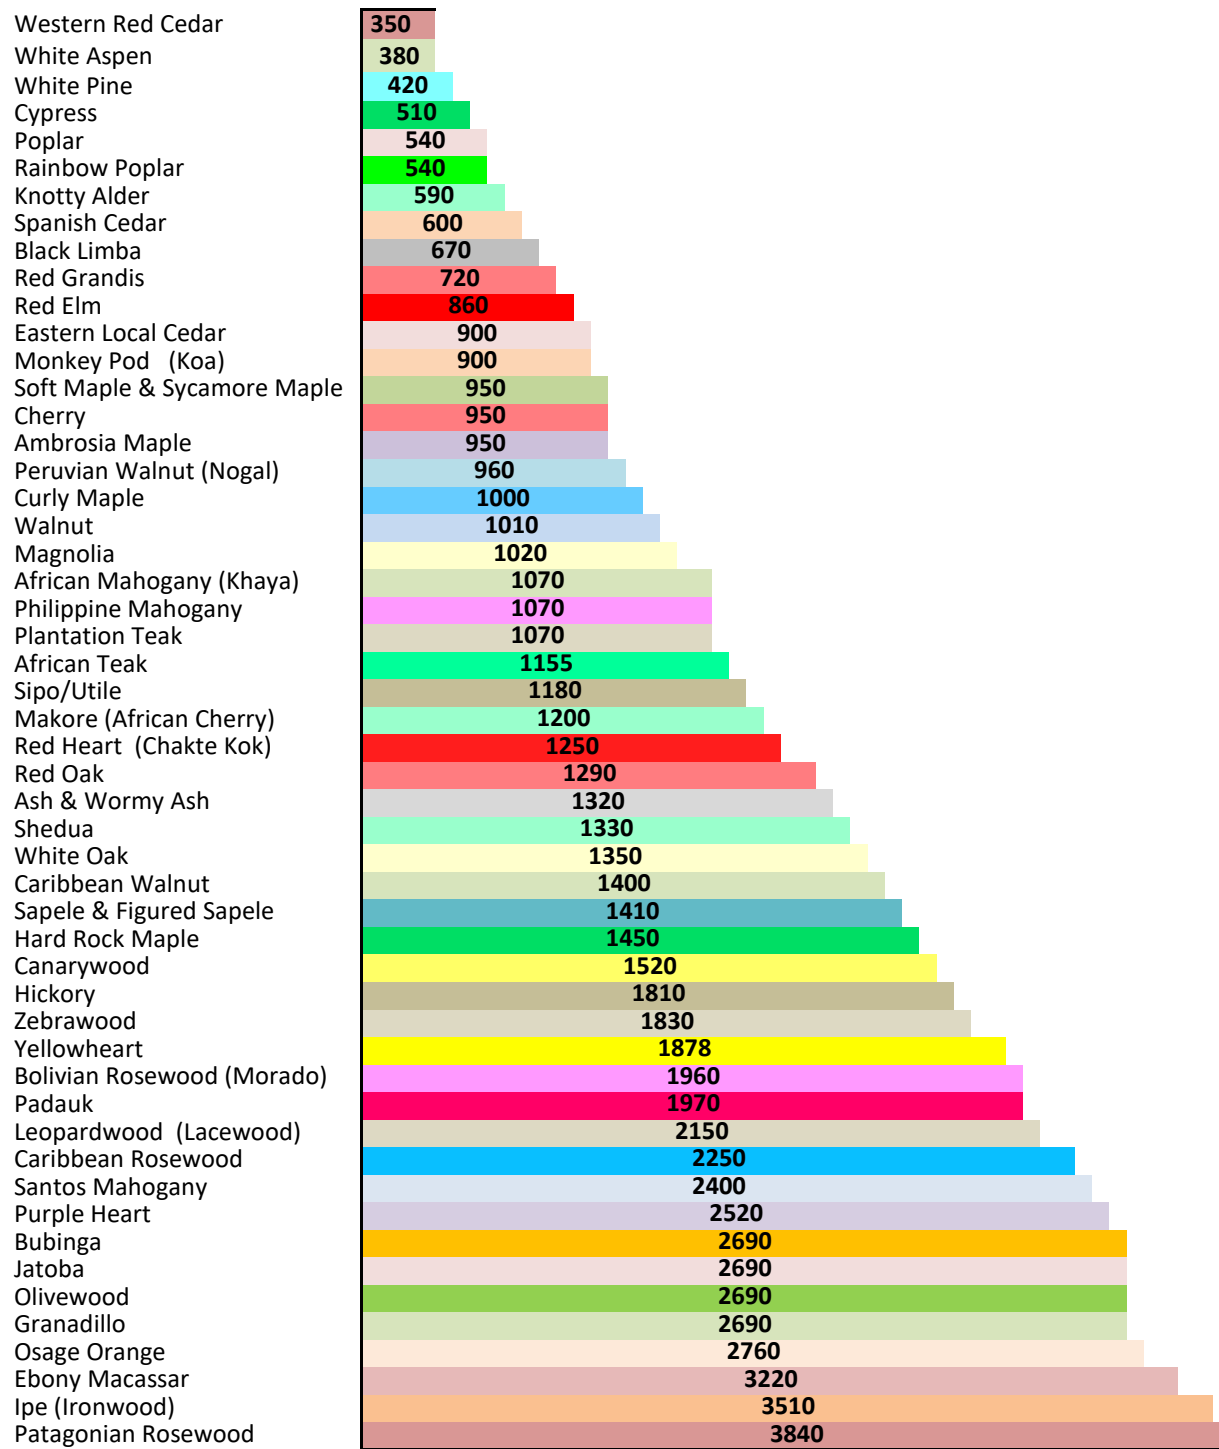

PLEASE CALL FOR PRICING ON THE FOLLOWING LUMBER/LUMBER PRODUCTS: YELLOW PINE, CLEAR WHITE PINE, SPRUCE, ROUGH LOCAL CEDAR, WESTERN RED CEDAR, TREATED LUMBER, AND VARIOUS PLYWOODS

Be sure to check us out on Facebook & Instagram @KluttzLumber! Feel free to tag us when you post your projects, we love to see them. Thank you for supporting local family-owned businesses like ours. It means the world to us!

Current hardwoods pricing can be found at www.KluttzLumber.com/lumber-hardwoods