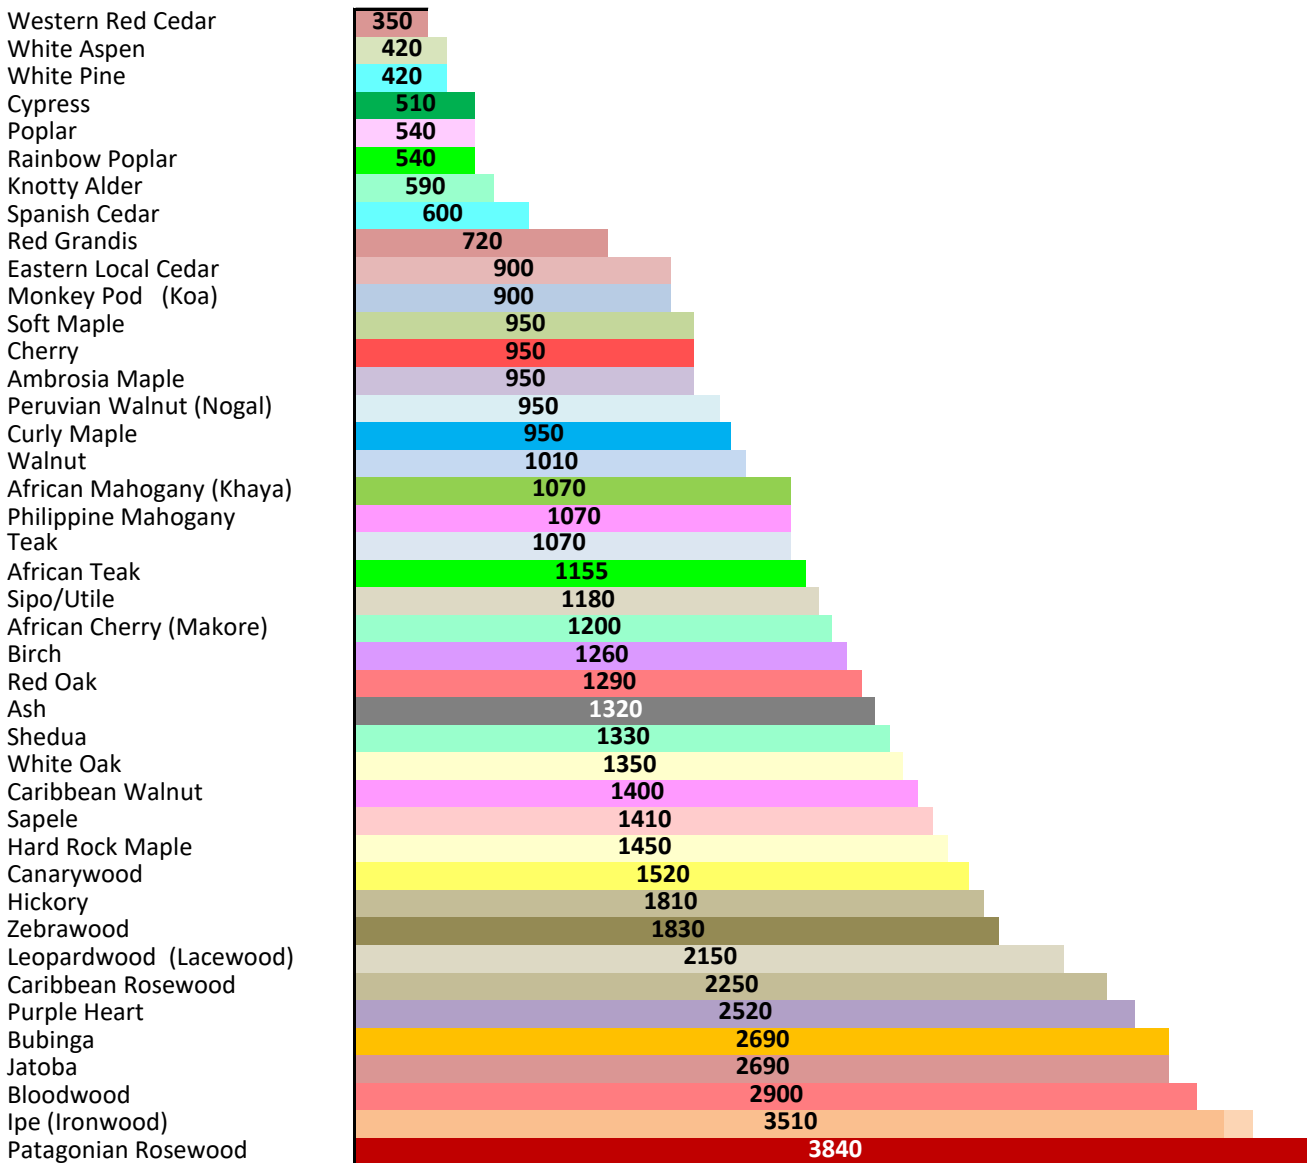

Be sure to check us out on Facebook & Instagram @KluttzLumber! Feel free to tag us when you post your projects, we love to see them. Thank you for supporting local family-owned businesses like ours. It means the world to us!

Current hardwoods pricing can be found at www.KluttzLumber.com/lumber-hardwoods