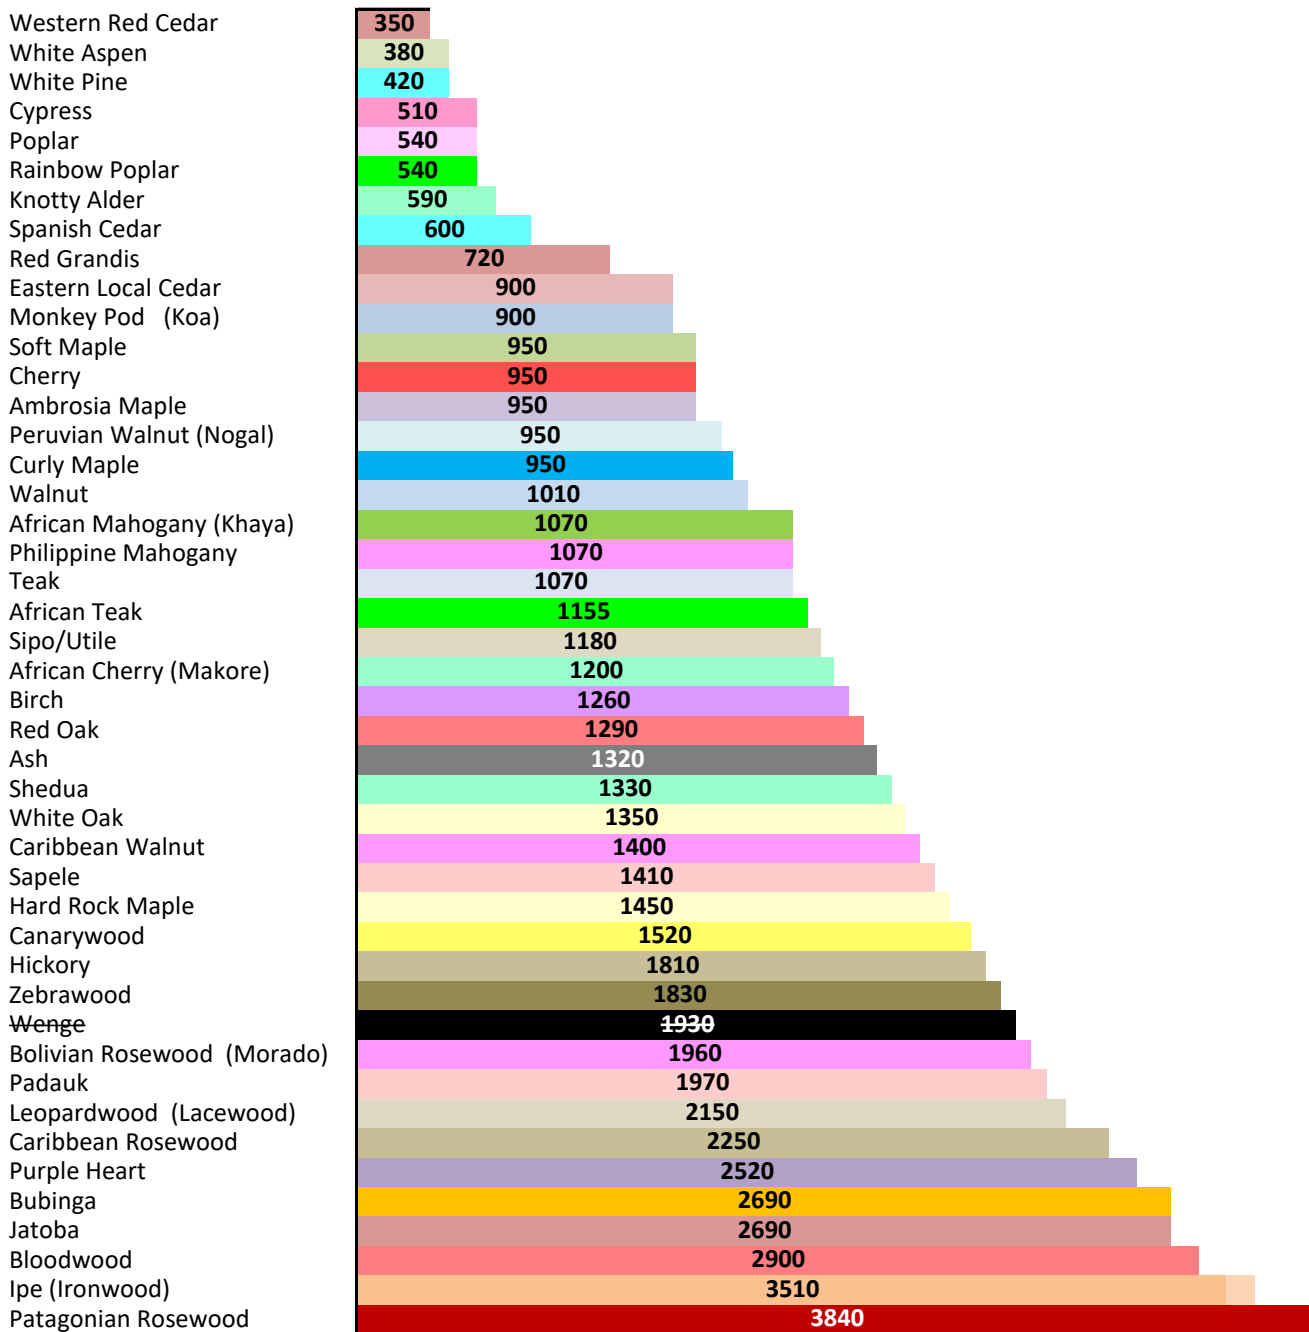

Be sure to check us out on Facebook & Instagram @KluttzLumber! Feel free to tag us when you post your projects, we love to see them. Thank you for supporting local family-owned businesses like ours. It means the world to us!

Current hardwoods pricing can be found at www.KluttzLumber.com/lumber-hardwoods